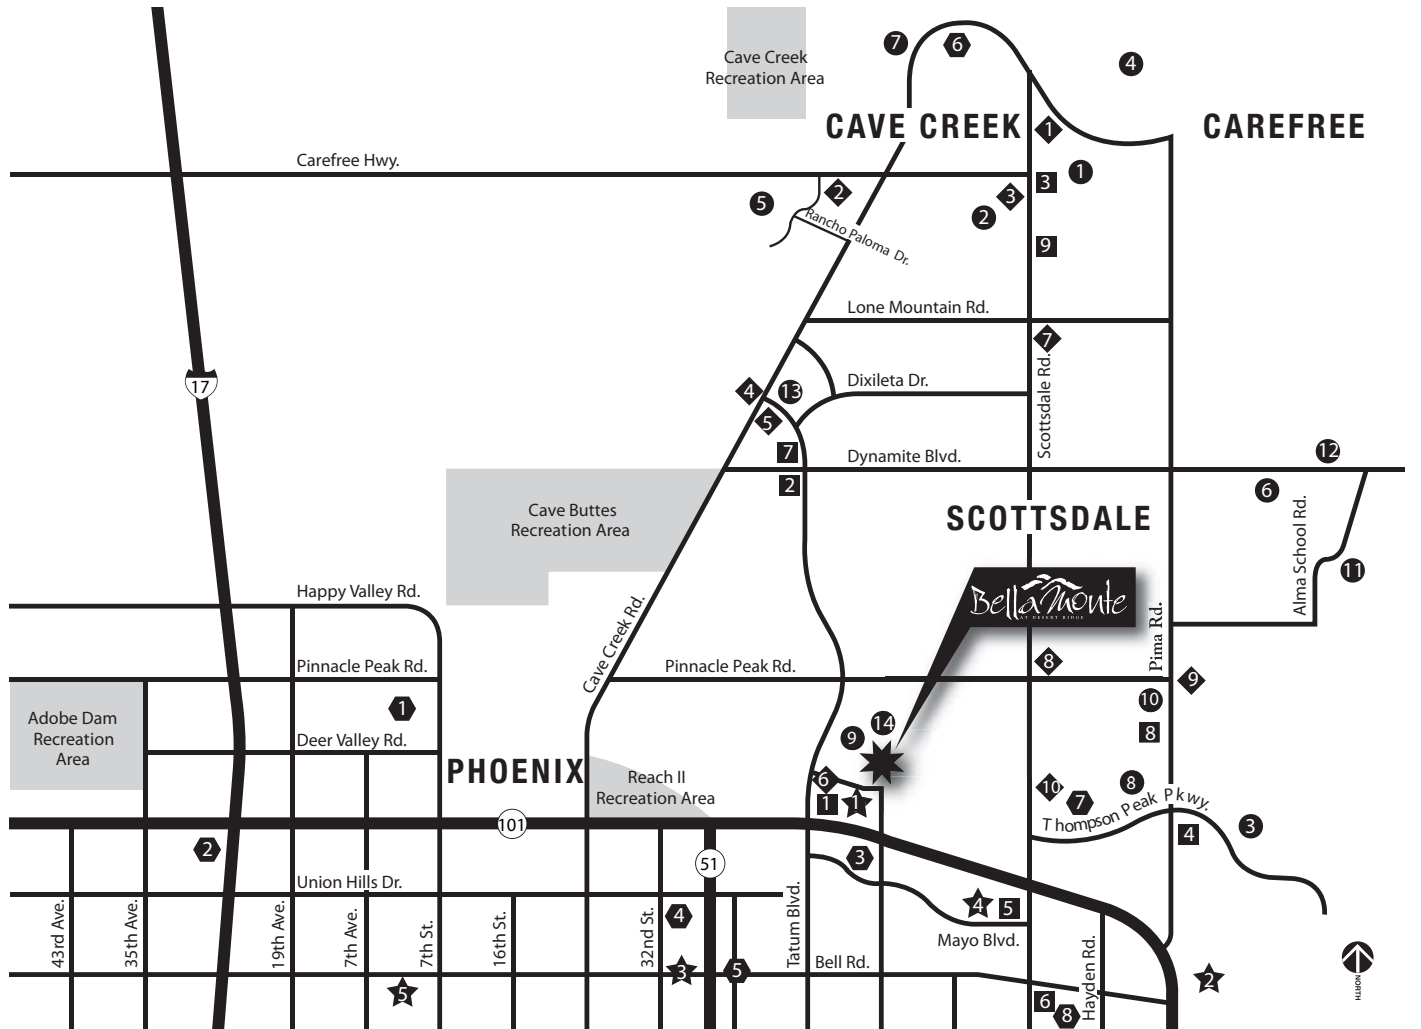

## AMENITIES MAP

### ■ SHOPPING

- 1 Desert Ridge Marketplace
- 2 Diamond Creek Shopping Center
- 3 El Pedregal Festival Marketplace
- 4 Market Street at DC Ranch
- 5 Scottsdale 101
- 6 Scottsdale Promenade
- 7 Shops at Dynamite Creek
- 8 Village at Pinnacle Peak
- 9 The Summit at Scottsdale

### ◆ GROCERY

- 1 Bashas'
- 2 Fry's
- 3 Albertson's
- 4 Safeway
- 5 Fry's
- 6 Albertson's
- 7 Bashas'
- 8 Safeway
- 9 AJ's
- 10 Bashas'

### ⬠ COMMUNITY

- 1 Deer Valley Airport
- 2 John C. Lincoln Hospital—Deer Valley
- 3 Mayo Clinic
- 4 Paradise Valley Community College
- 5 Paradise Valley Hospital
- 6 US Post Office—Cave Creek
- 7 Scottsdale Healthcare Hospital
- 8 Scottsdale Airpark