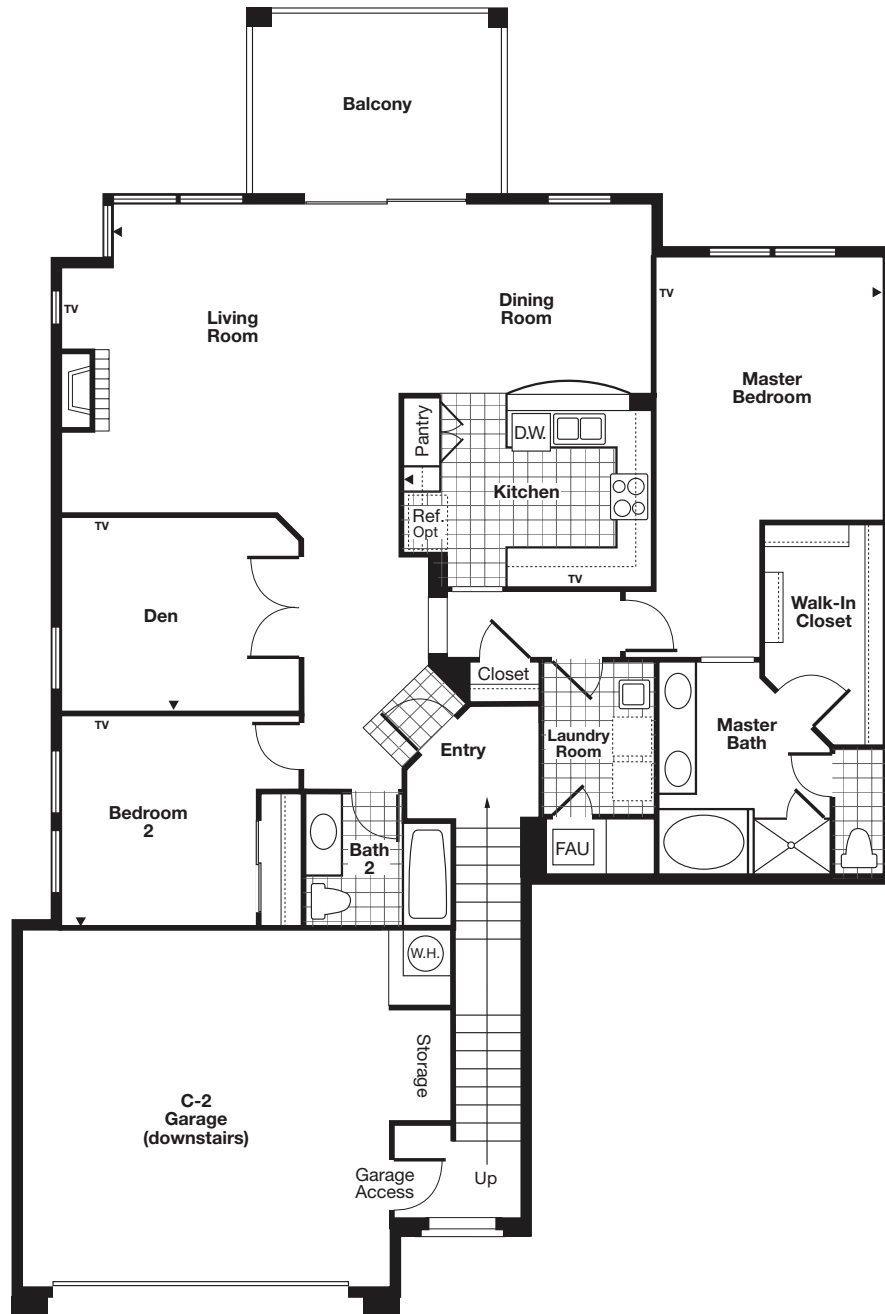

## FLOORPLAN C2

1,811 square feet ❖ two bedrooms/den ❖ two baths

Developer reserves the right to make modifications in prices, materials, plans and specifications without prior notice. Exterior treatments, window locations and room configurations may vary with elevation. Model home interior decoration, landscaping, hardscape areas, fencing and other amenities are for display purposes only. Renderings and floor plans are artistic conceptions and may not accurately depict the home as built.